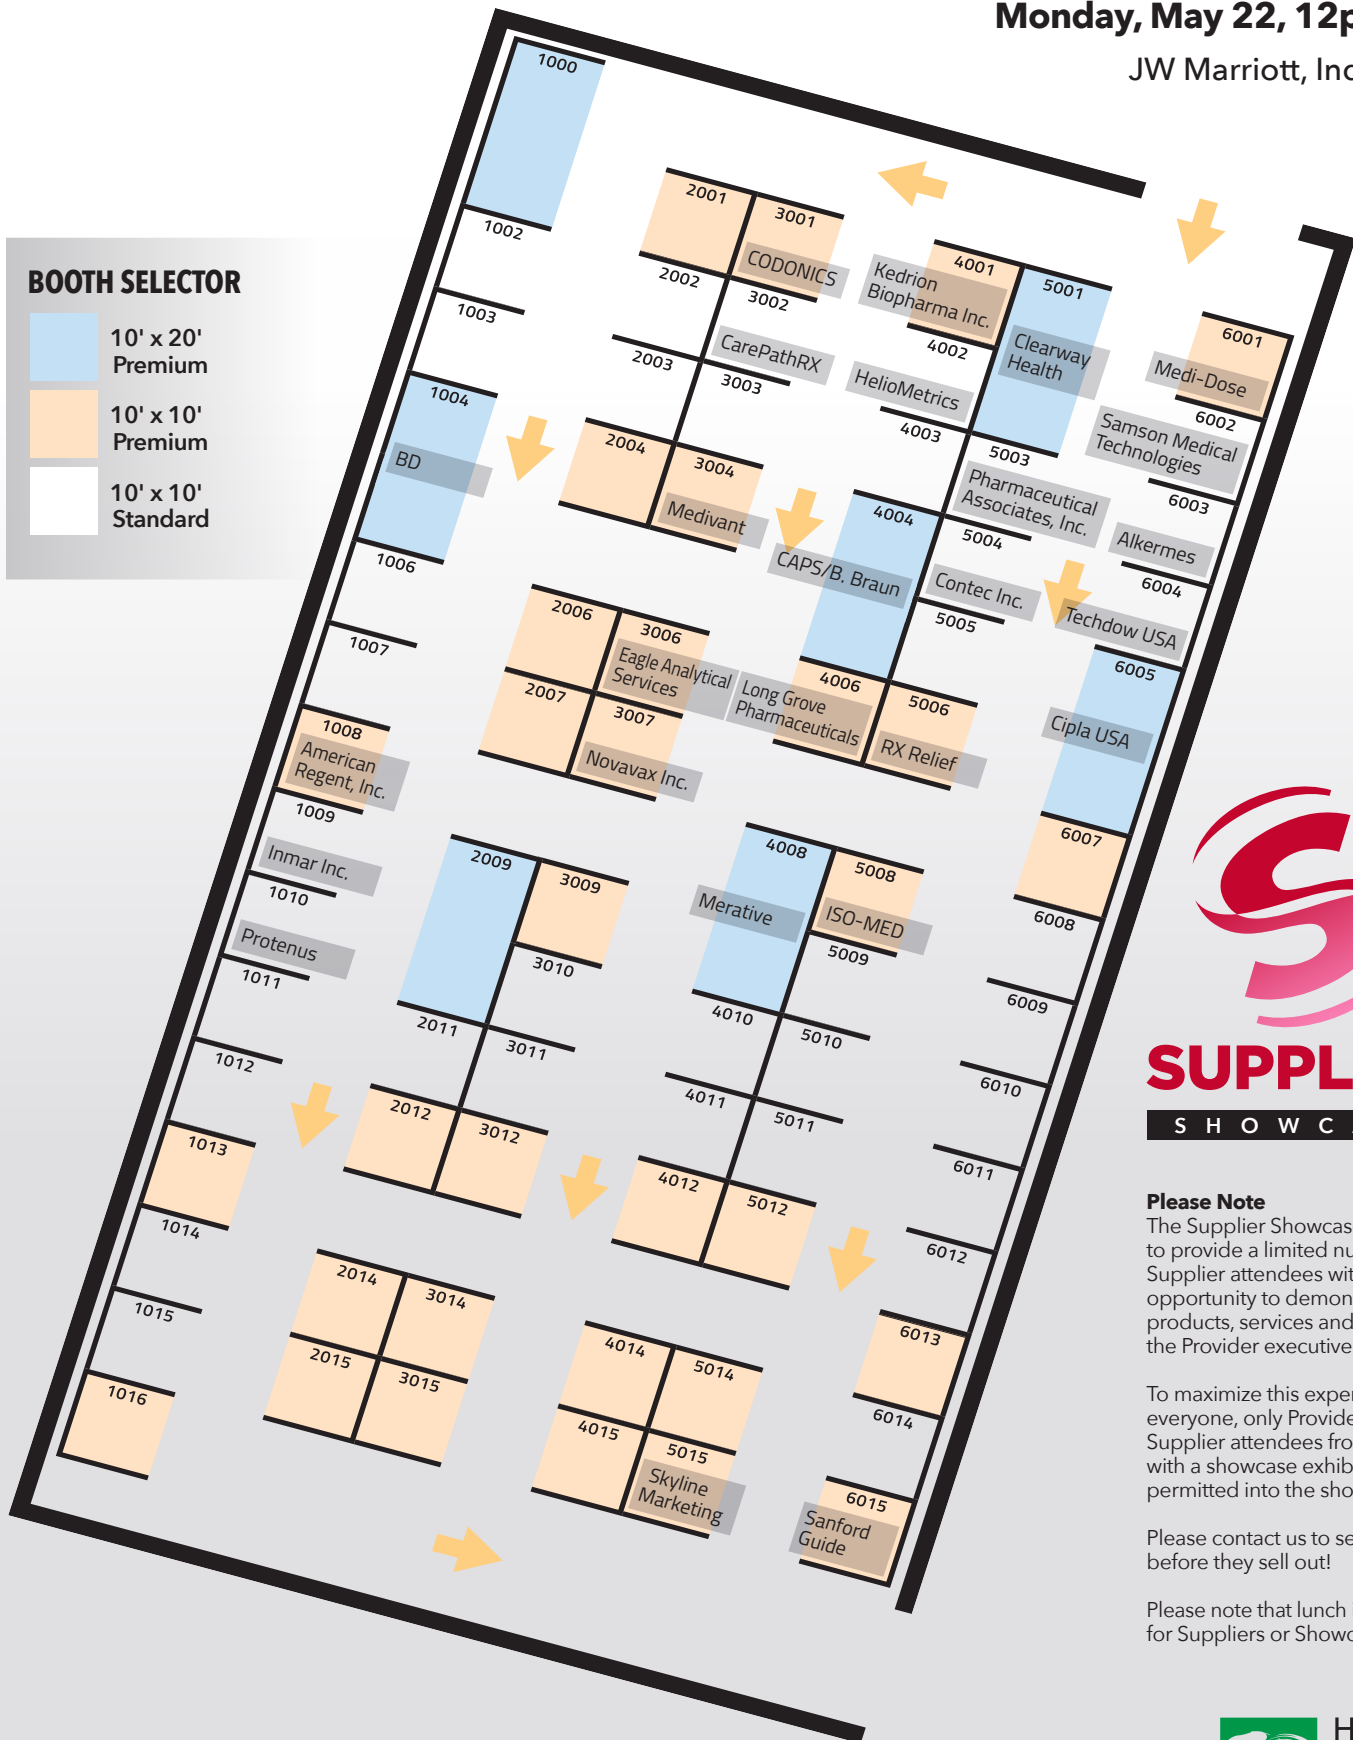

S

SUPPLIER

S H O W C A S E

Monday, May 22, 12pm-4pm
 JW Marriott, Indianapolis

Held on the first day of the conference, from 12-4pm, the Supplier Showcase is a unique opportunity to connect before the reverse expo.

We have a limited number of showcases available on the first day of the conference to showcase your company.

Select yours today before we sell out!

BOOTH PRICING*

10' x 20' Premium	\$7,250
10' x 10' Premium	\$3,900
10' x 10' Standard	\$3,400

EACH BOOTH INCLUDES

- BACK DRAPE - 8' HIGH
- SIDE DRAPE - 3' HIGH
- ID SIGN, ONE-LINE, 7"x44"
- TABLE 6' (x1)
- CHAIRS (x2)

*Price does not include attendees.

Monday, May 22, 12pm-4pm

JW Marriott, Indianapolis

BOOTH SELECTOR

- 10' x 20' Premium
- 10' x 10' Premium
- 10' x 10' Standard

SUPPLIER
SHOWCASE

Please Note
The Supplier Showcase is designed to provide a limited number of Supplier attendees with an opportunity to demonstrate their products, services and solutions for the Provider executives.